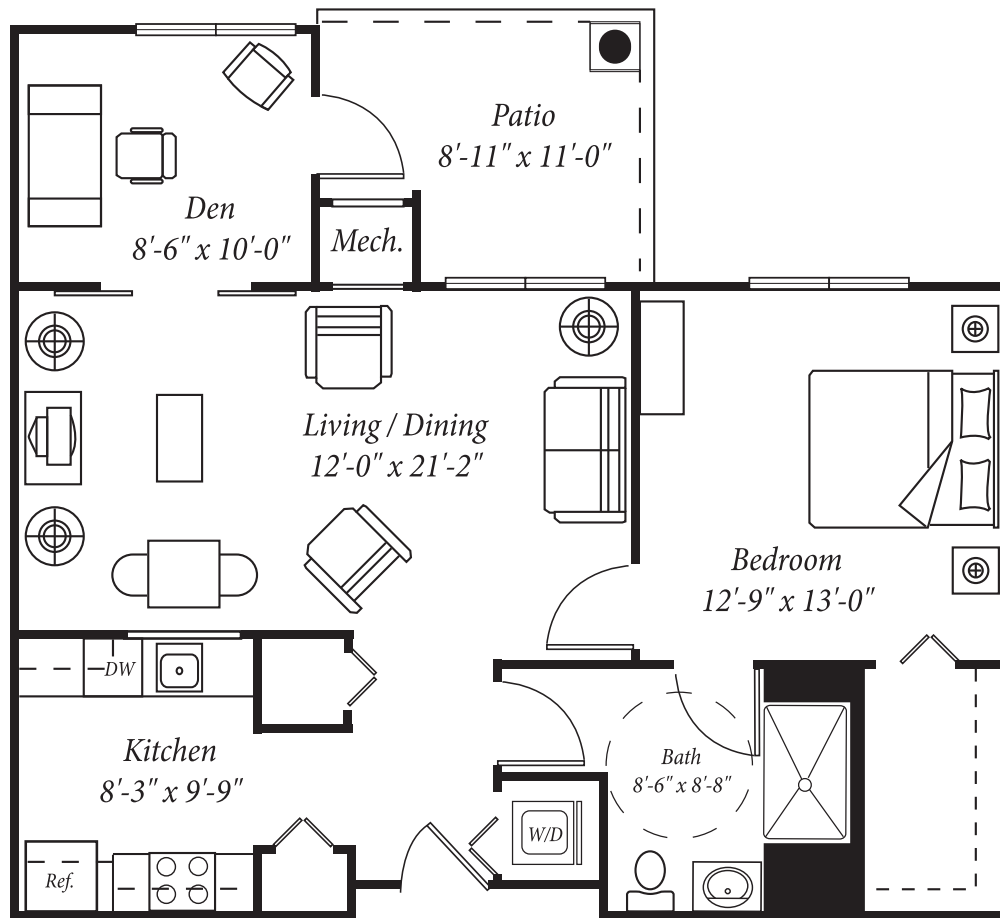

907 Square Feet **THE QUEEN ANNE**

One Bedroom Apartment with Den

All dimensions are approximate.

APARTMENTS

THE TALBOT 1067 Square Feet

Two Bedroom, Two Bath Apartment

All dimensions are approximate.

1131 Square Feet

THE CAROLINE

Two Bedroom, Two Bath Apartment

All dimensions are approximate.

APARTMENTS

THE KENT 1280 Square Feet

Two Bedroom Apartment with Den

All dimensions are approximate.

1319 Square Feet **THE DORCHESTER**

Two Bedroom Apartment with Den

All dimensions are approximate.