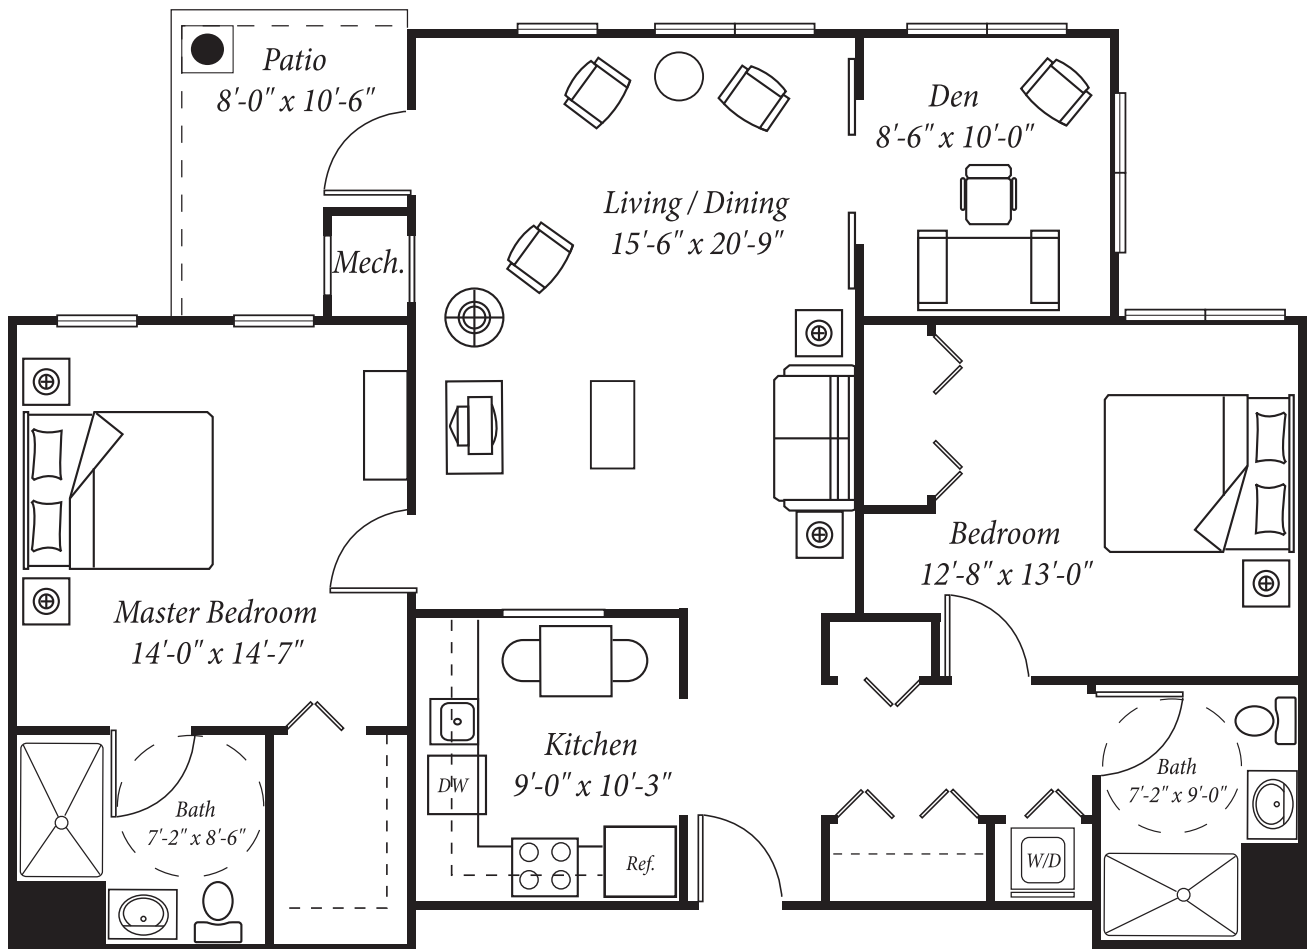

907 Square Feet **THE QUEEN ANNE**

One Bedroom Apartment with Den

All dimensions are approximate.

APARTMENTS

THE TALBOT 1067 Square Feet

Two Bedroom, Two Bath Apartment

All dimensions are approximate.

1131 Square Feet

THE CAROLINE

Two Bedroom, Two Bath Apartment

All dimensions are approximate.

APARTMENTS

THE KENT 1280 Square Feet

Two Bedroom Apartment with Den

All dimensions are approximate.

1319 Square Feet **THE DORCHESTER**

Two Bedroom Apartment with Den

All dimensions are approximate.