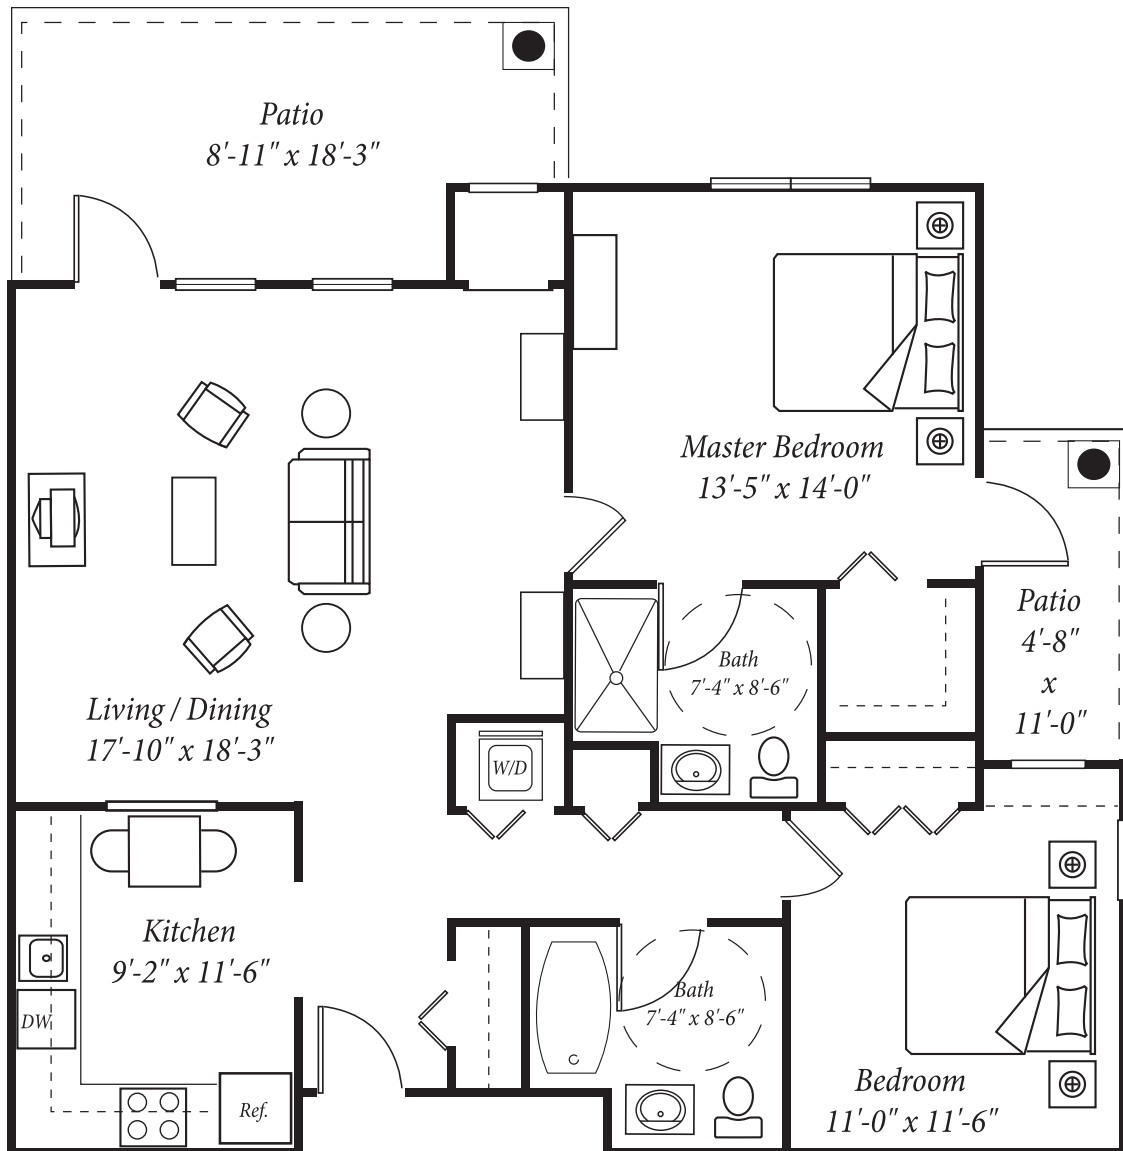

907 Square Feet **THE QUEEN ANNE**

One Bedroom Apartment with Den

All dimensions are approximate.

APARTMENTS

THE TALBOT 1067 Square Feet

Two Bedroom, Two Bath Apartment

All dimensions are approximate.

1131 Square Feet

THE CAROLINE

Two Bedroom, Two Bath Apartment

All dimensions are approximate.

APARTMENTS

THE KENT 1280 Square Feet

Two Bedroom Apartment with Den

All dimensions are approximate.

1319 Square Feet **THE DORCHESTER**

Two Bedroom Apartment with Den

All dimensions are approximate.