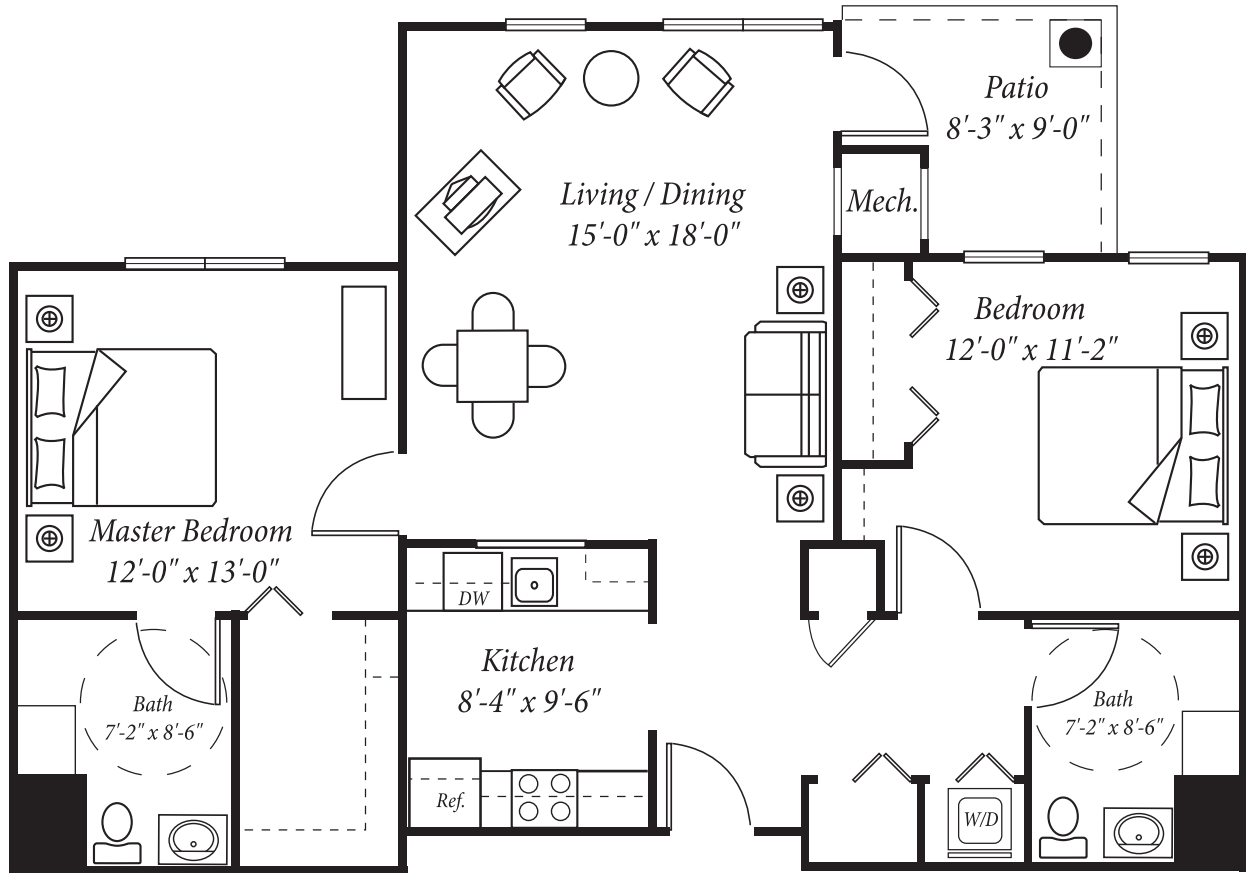

907 Square Feet **THE QUEEN ANNE**

One Bedroom Apartment with Den

All dimensions are approximate.

APARTMENTS

THE TALBOT 1067 Square Feet

Two Bedroom, Two Bath Apartment

All dimensions are approximate.

1131 Square Feet

THE CAROLINE

Two Bedroom, Two Bath Apartment

All dimensions are approximate.

APARTMENTS

THE KENT 1280 Square Feet

Two Bedroom Apartment with Den

All dimensions are approximate.

1319 Square Feet **THE DORCHESTER**

Two Bedroom Apartment with Den

All dimensions are approximate.