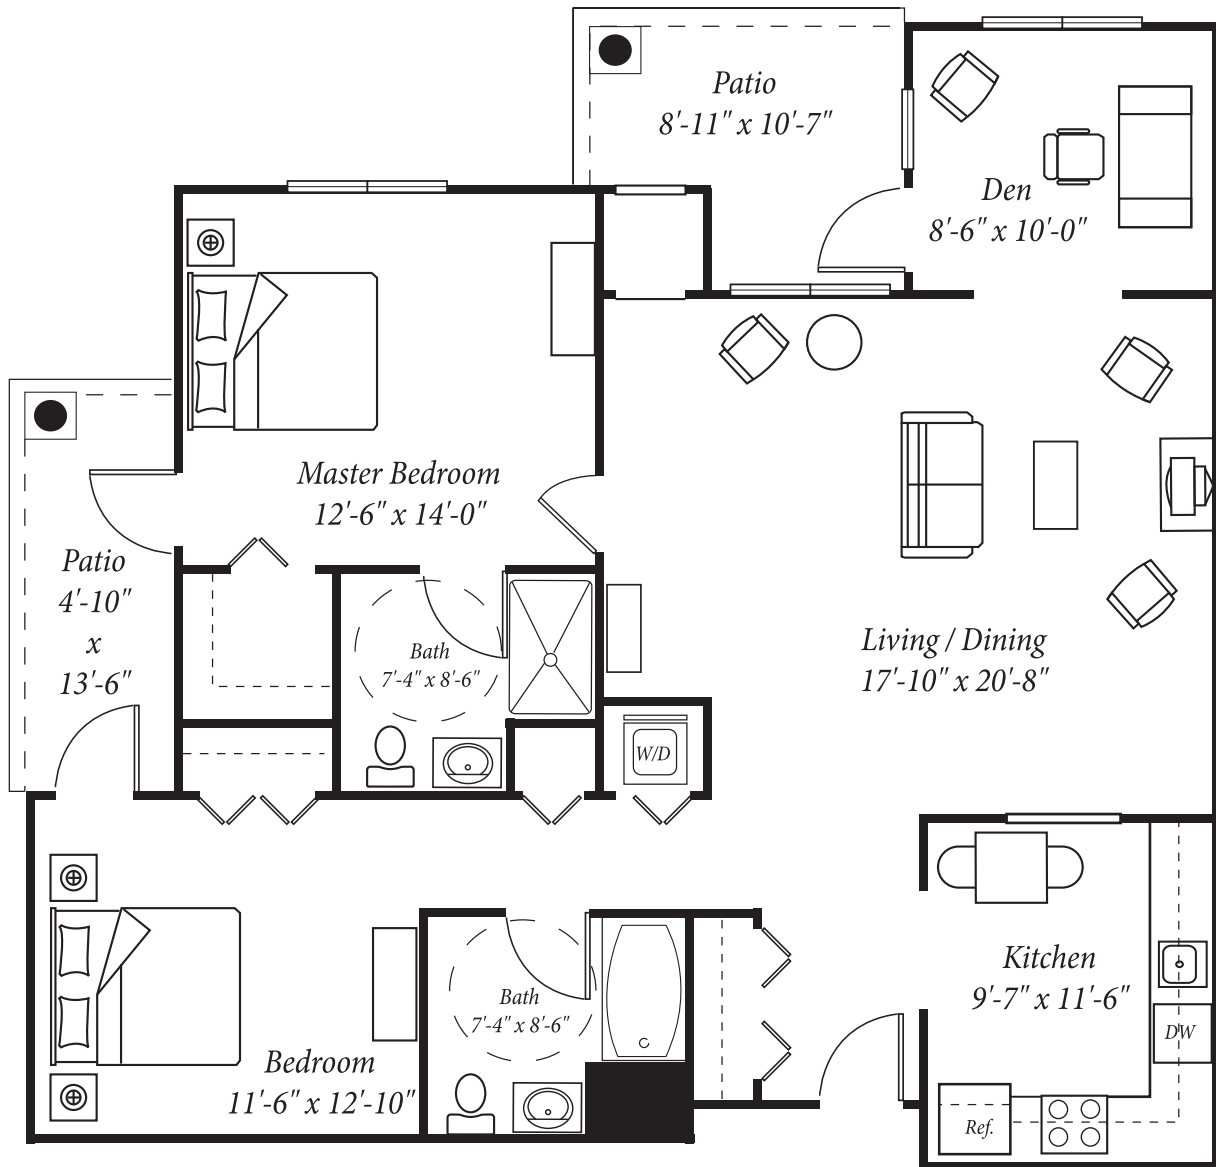

907 Square Feet **THE QUEEN ANNE**

One Bedroom Apartment with Den

All dimensions are approximate.

APARTMENTS

THE TALBOT 1067 Square Feet

Two Bedroom, Two Bath Apartment

All dimensions are approximate.

1131 Square Feet

THE CAROLINE

Two Bedroom, Two Bath Apartment

All dimensions are approximate.

APARTMENTS

THE KENT 1280 Square Feet

Two Bedroom Apartment with Den

All dimensions are approximate.

1319 Square Feet **THE DORCHESTER**

Two Bedroom Apartment with Den

All dimensions are approximate.