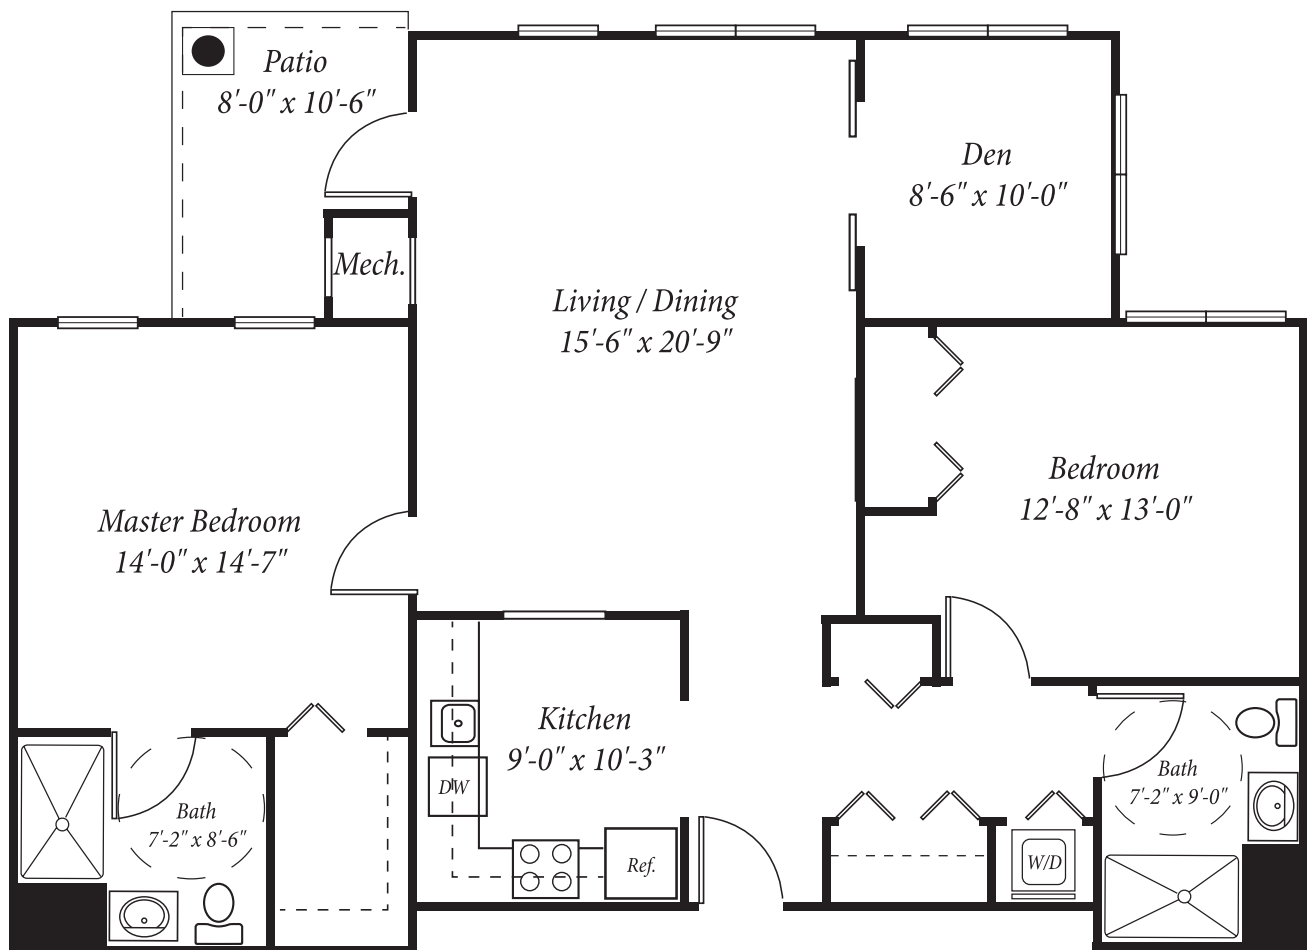

907 Square Feet **THE QUEEN ANNE**

One Bedroom Apartment with Den

All dimensions are approximate.

THE TALBOT 1067 Square Feet

Two Bedroom, Two Bath Apartment

All dimensions are approximate.

THE CAROLINE 1131 Square Feet

Two Bedroom, Two Bath Apartment

All dimensions are approximate.

APARTMENTS

1280 Square Feet **THE KENT**

Two Bedroom Apartment with Den

All dimensions are approximate.

APARTMENTS

THE DORCHESTER 1319 Square Feet

Two Bedroom Apartment with Den

All dimensions are approximate.