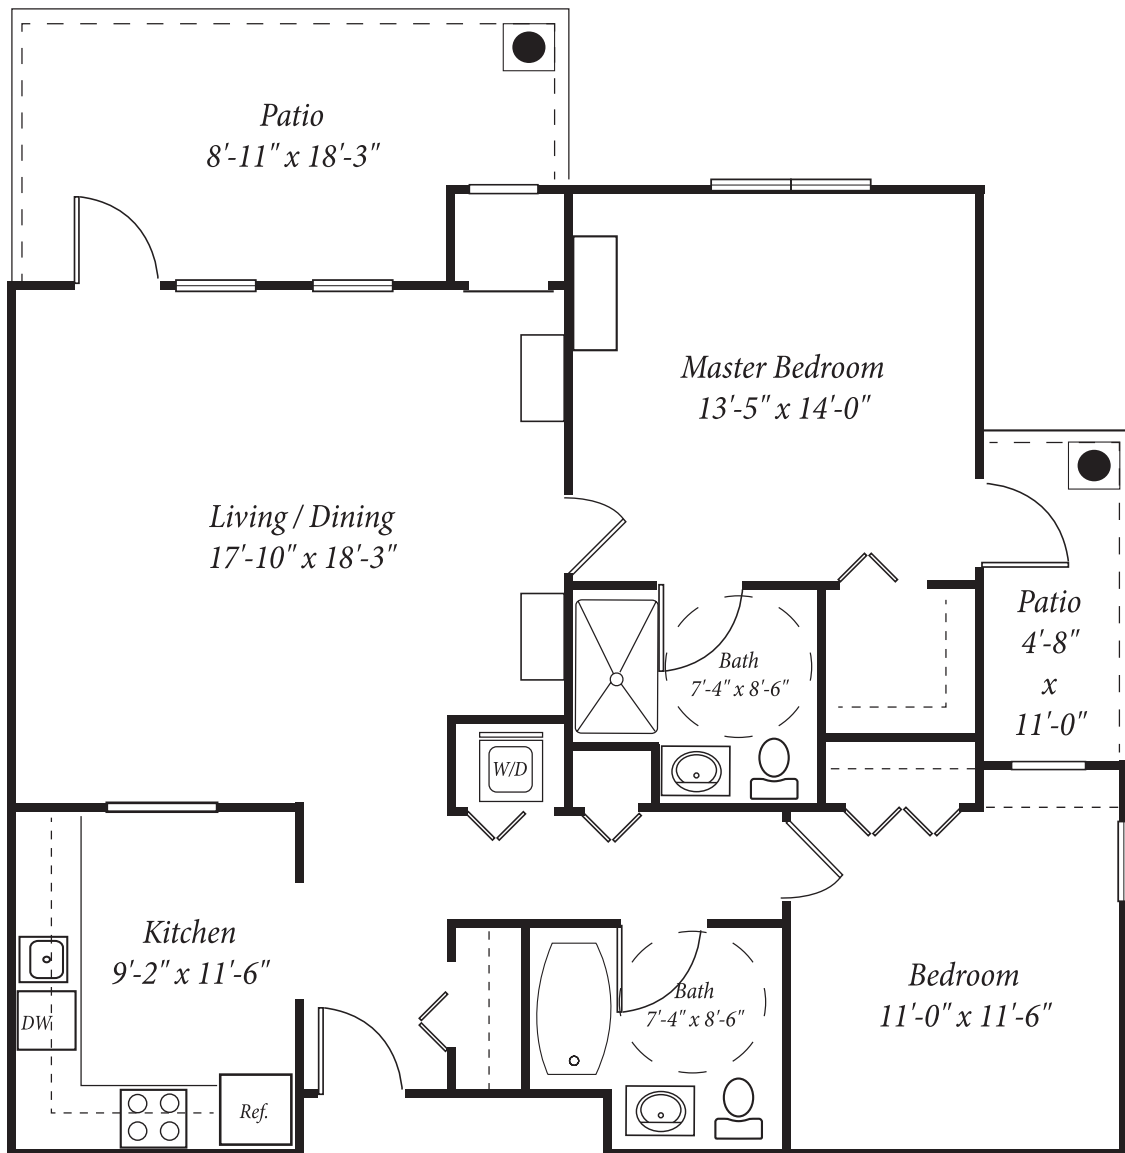

907 Square Feet **THE QUEEN ANNE**

One Bedroom Apartment with Den

All dimensions are approximate.

THE TALBOT 1067 Square Feet

Two Bedroom, Two Bath Apartment

All dimensions are approximate.

THE CAROLINE 1131 Square Feet

Two Bedroom, Two Bath Apartment

All dimensions are approximate.

APARTMENTS

1280 Square Feet **THE KENT**

Two Bedroom Apartment with Den

All dimensions are approximate.

APARTMENTS

THE DORCHESTER 1319 Square Feet

Two Bedroom Apartment with Den

All dimensions are approximate.