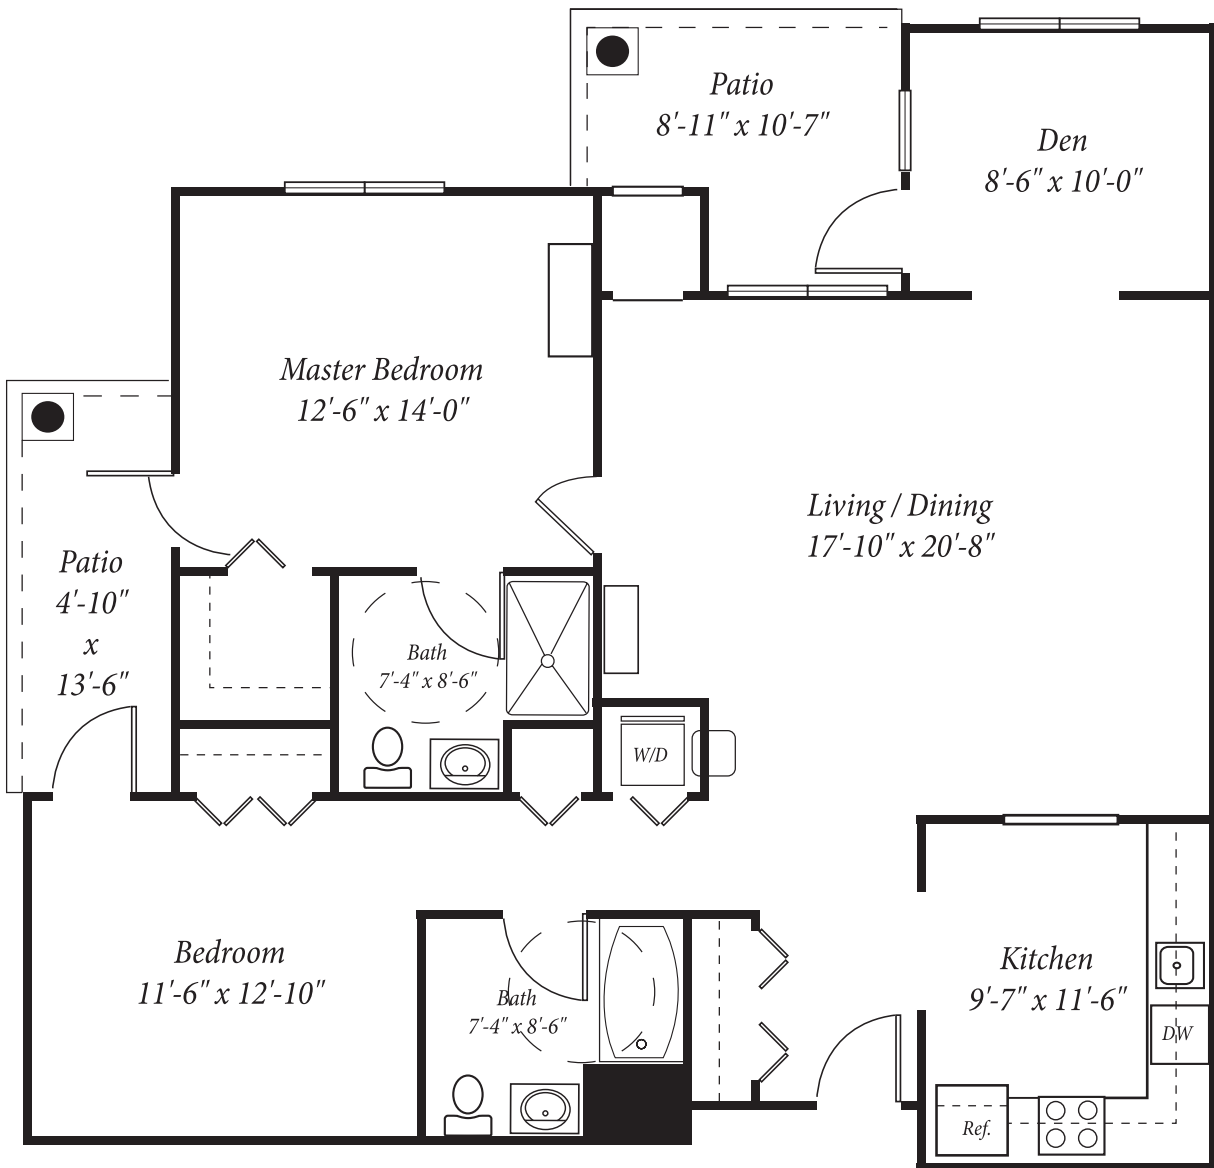

907 Square Feet **THE QUEEN ANNE**

One Bedroom Apartment with Den

All dimensions are approximate.

THE TALBOT 1067 Square Feet

Two Bedroom, Two Bath Apartment

All dimensions are approximate.

THE CAROLINE 1131 Square Feet

Two Bedroom, Two Bath Apartment

All dimensions are approximate.

APARTMENTS

1280 Square Feet **THE KENT**

Two Bedroom Apartment with Den

All dimensions are approximate.

APARTMENTS

THE DORCHESTER 1319 Square Feet

Two Bedroom Apartment with Den

All dimensions are approximate.