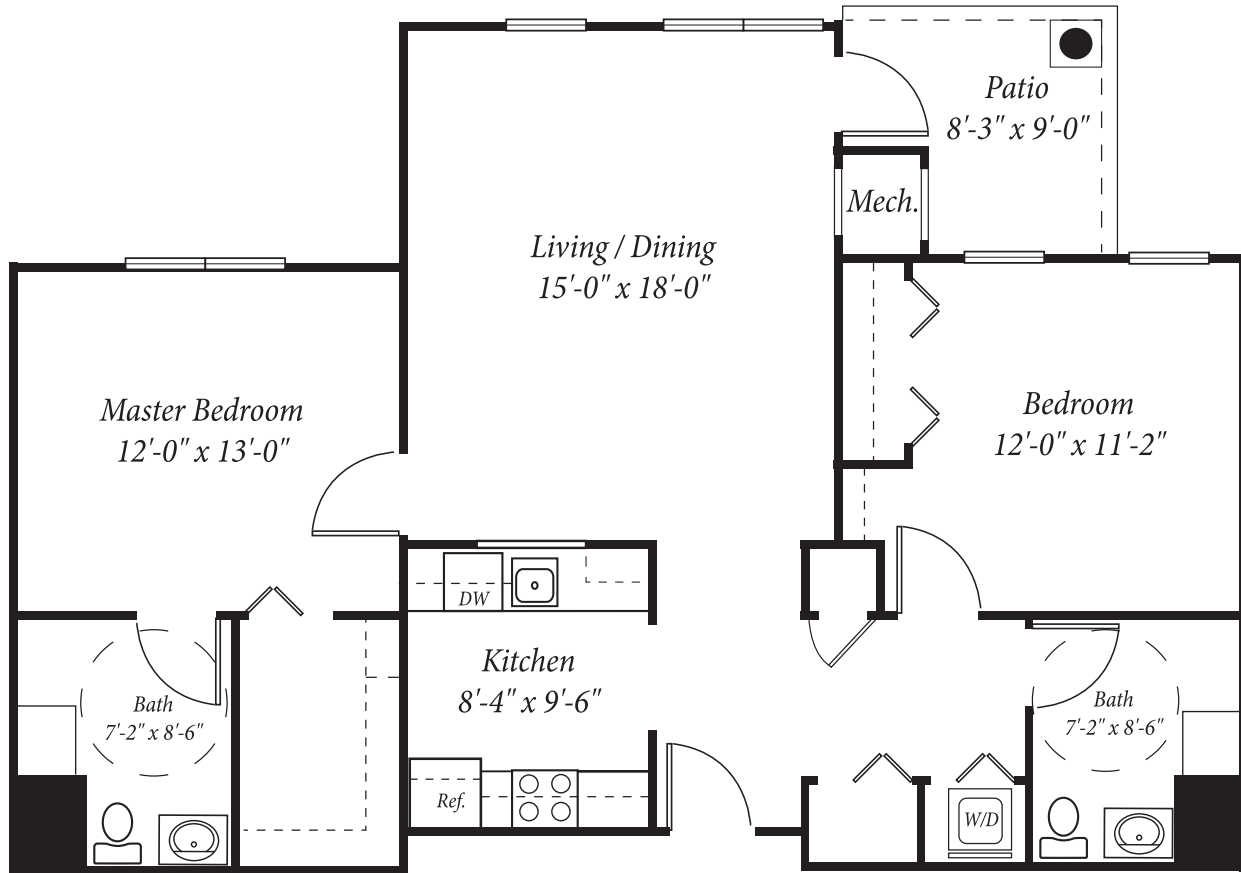

907 Square Feet **THE QUEEN ANNE**

One Bedroom Apartment with Den

All dimensions are approximate.

THE TALBOT 1067 Square Feet

Two Bedroom, Two Bath Apartment

All dimensions are approximate.

THE CAROLINE 1131 Square Feet

Two Bedroom, Two Bath Apartment

All dimensions are approximate.

APARTMENTS

1280 Square Feet **THE KENT**

Two Bedroom Apartment with Den

All dimensions are approximate.

APARTMENTS

THE DORCHESTER 1319 Square Feet

Two Bedroom Apartment with Den

All dimensions are approximate.